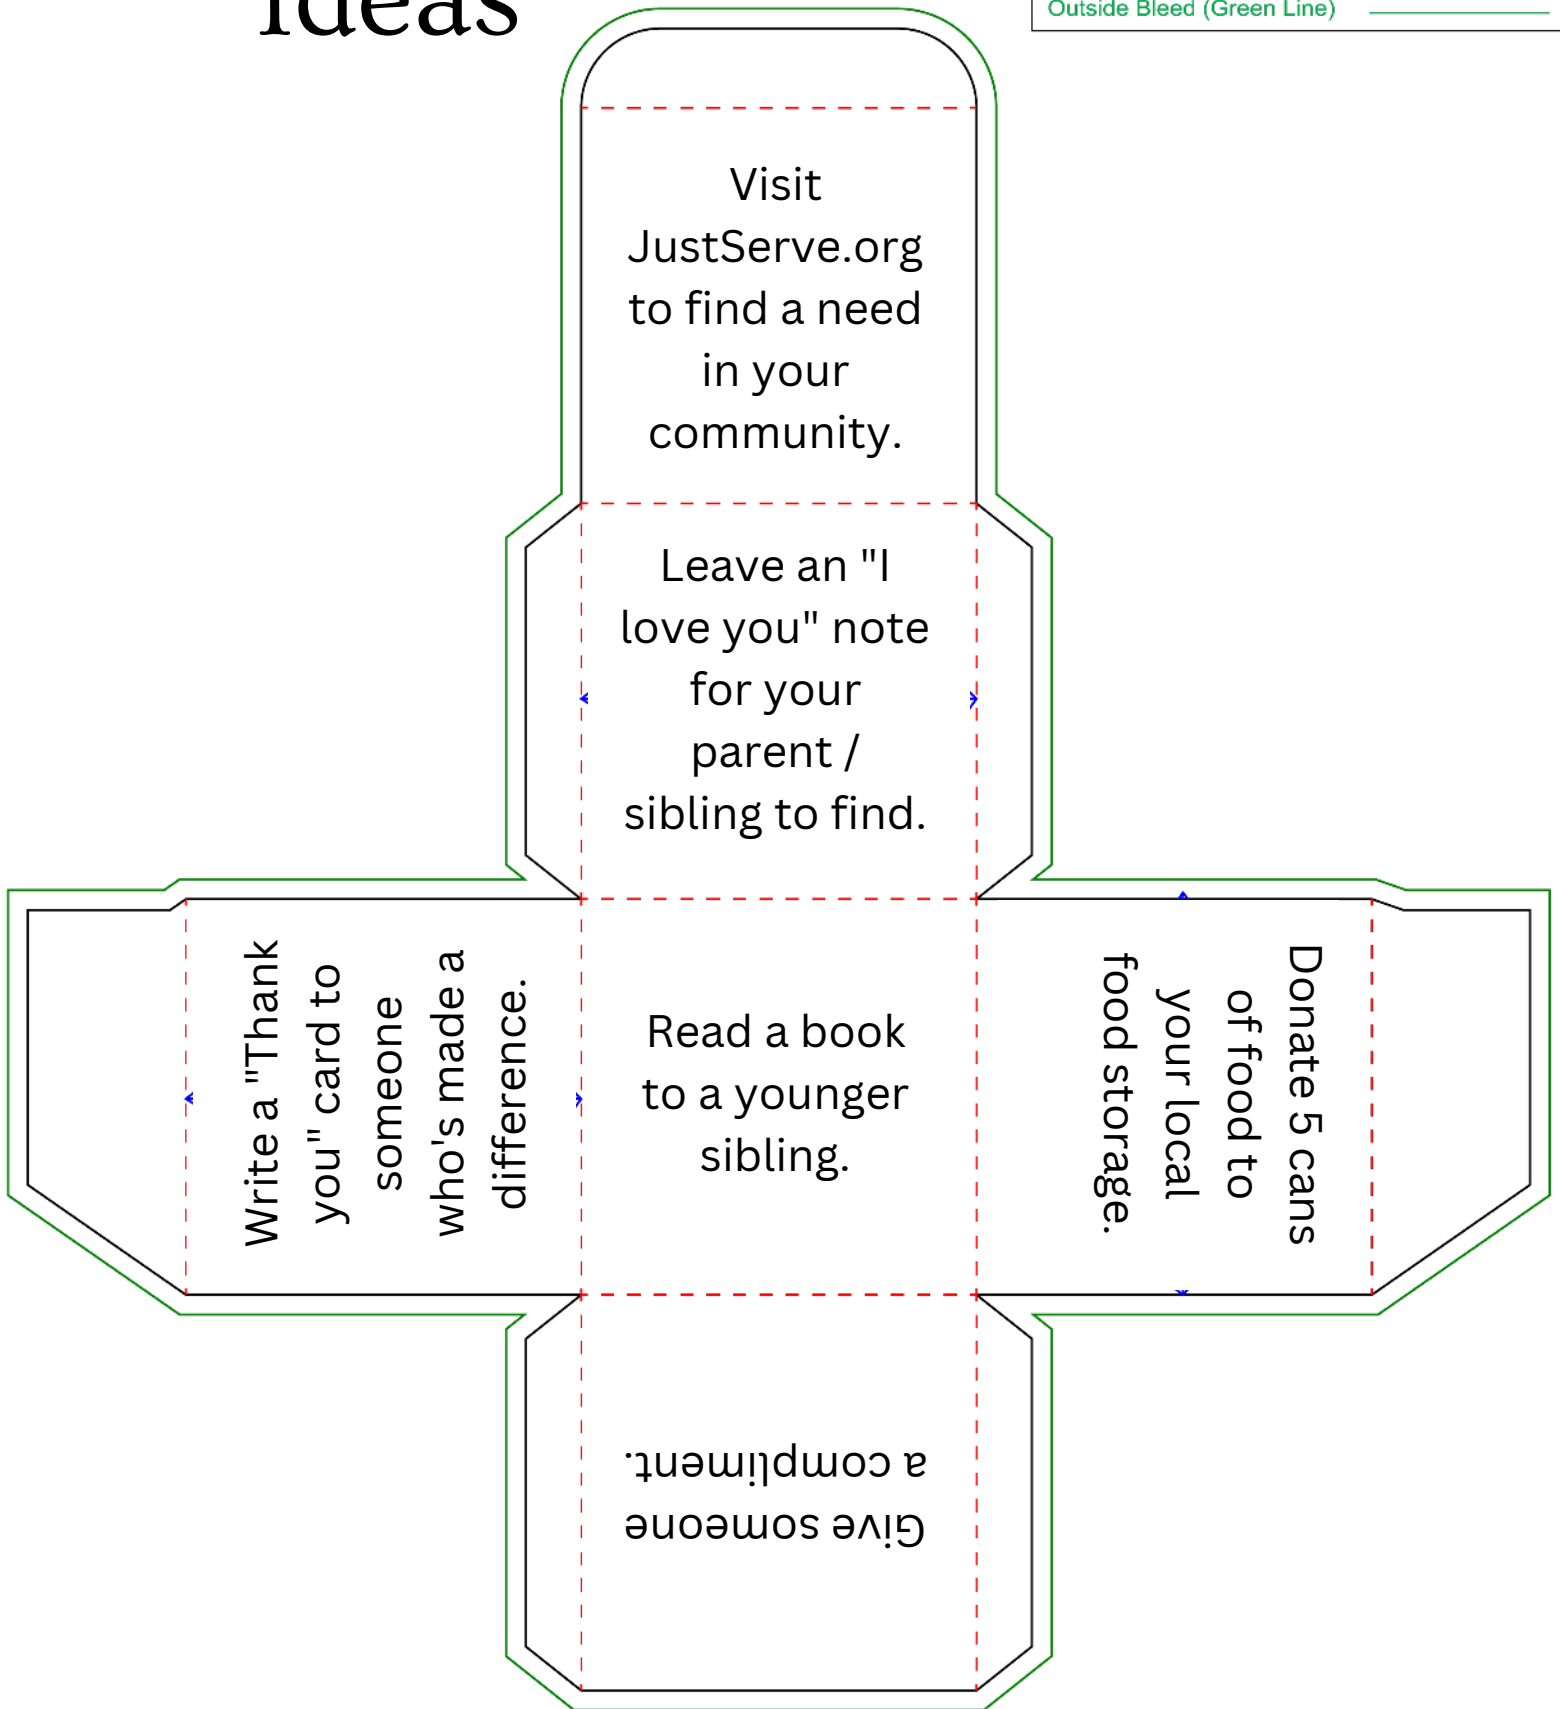

Service Cube Ideas

CUT LINES (Black Line)	_____
Soft Crease (Red Line)	-----
Outside Bleed (Green Line)	_____

Service Cube Ideas

CUT LINES (Black Line)	—————
Soft Crease (Red Line)	- - - - -
Outside Bleed (Green Line)	—————